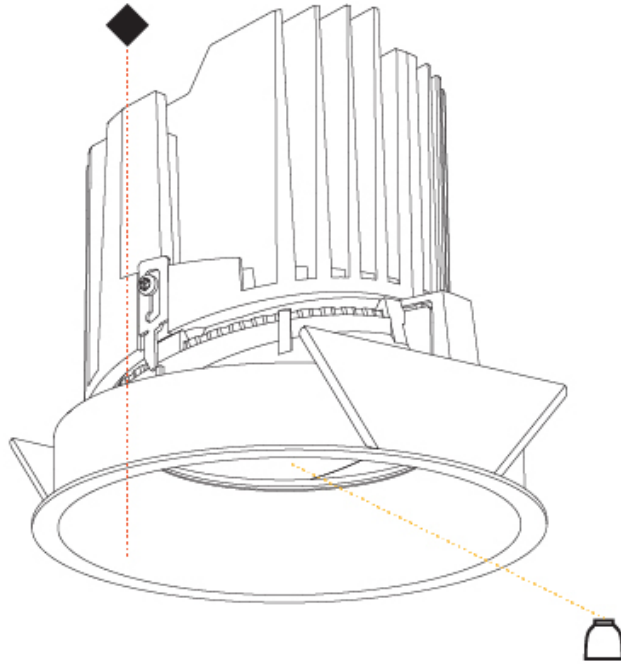

BIONIQ ROUND SEMI ADJUSTABLE RECESSED

A35296-

PROJECT _____

TYPE _____

SPECIFIER _____

QUANTITY _____

DATE _____

A