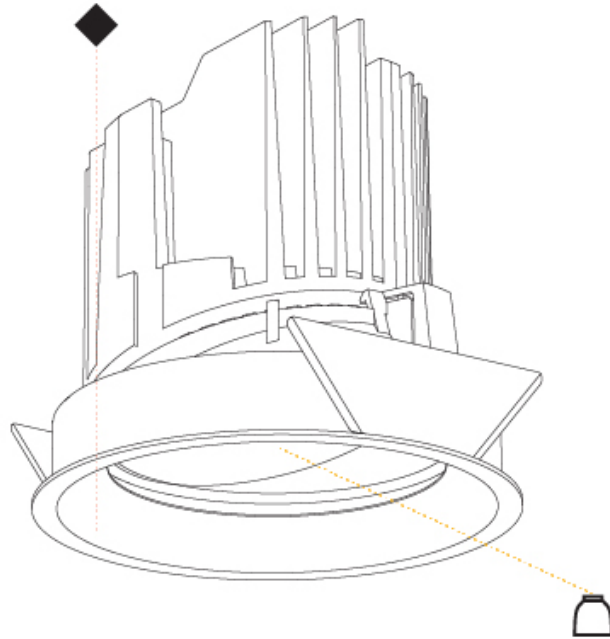

BIONIQ ROUND ADJUSTABLE RECESSED

A35242-

PROJECT _____

TYPE _____

SPECIFIER _____

QUANTITY _____

DATE _____