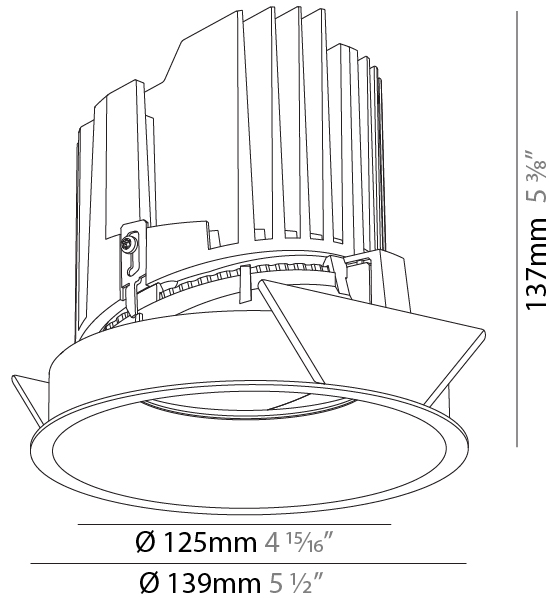

PHYSICAL

Shape: Round
Diameter (mm): 139
Diameter (in): 5 1/2
Height (mm): 137
Height (in): 5 3/8
Ceiling Thickness (mm): 10 / 12.5 / 15
Ceiling Thickness (in): 3/8 or 1/2 or 9/16
Min. Recessing Depth (mm): 150
Min. Recessing Depth (in): 5 7/8
Light Distribution: Adjustable / Downlight
Weight (kg): 0.856
Weight (lbs): 1.89
Fixture Finish: SSR / BKV / CWI / CRY / HAB / LAG / UFT / ITA / RUA / RUR / MIC / FTG / MYG / TWT / LOD / PUS / FRO / FUP / KIA / POP / BLS / SPG / MEY / GOH / GUM / CHC / COM / ABZ / JAG / OBR / MOS / ROR
Fixture Material: Aluminum Die Cast
Cut-out Measurements: 130mm / 5 1/8"

ELECTRICAL

Lamp Type: LED (Zhaga Standard)
Input Wattage (W): 28.6
Total Output Wattage (W): 26
Dimming: Tri-Mode (Non-Dimming and Phase Dimming (120Vac only) and 0-10V Dimming)
Driver Included: No
Driver Location: Recessed Housing
Driver Type: Constant Current - Universal
Driver Class: Class 2
Housing: See components
Input Voltage (V): 120 - 277
Constant Current (MA): 700

LED

Number of LEDs: 1
Color Temperature (°K): 2700 / 3000 / 3500 / 4000
Max. Delivered Lumen (lm): 1890 / 1930 / 2028 / 2070
Nominal Lumen (lm): 3210 / 3290 / 3459 / 3530
CRI: >90 CRI
Efficiency (%): 0.631
Lamp Life (hrs): 50000

OPTICAL

Reflector: 20 / 25 / 40
Adjustability: Rotational 355°; Tilt 10°

RATINGS AND CERTIFICATIONS

Certified By: Certified for North American Standards
IP rating: IP54