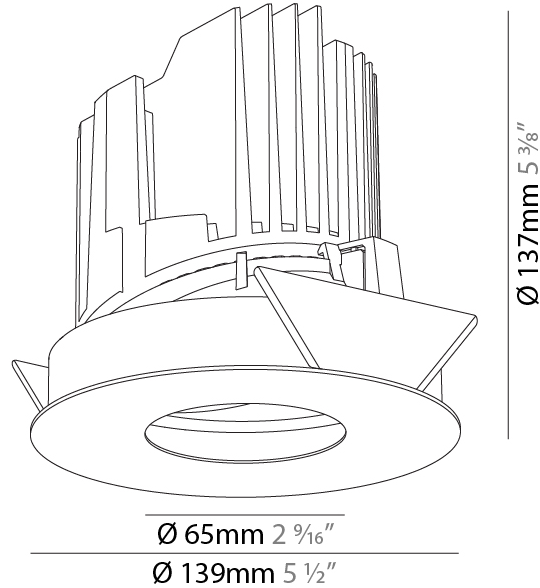

PHYSICAL

Shape: Round
Diameter (mm): 139
Diameter (in): 5 1/2
Height (mm): 137
Height (in): 5 3/8
Ceiling Thickness (mm): 10 / 12.5 / 15 / 25
Ceiling Thickness (in): 3/8 or 1/2 or 9/16
Min. Recessing Depth (mm): 150
Min. Recessing Depth (in): 5 7/8
Light Distribution: Adjustable / Asymmetric
Weight (kg): 0.865
Weight (lbs): 1.9
Fixture Finish: SSR / BKV / CWI / CRY / HAB / LAG / UFT / ITA / RUA / RUR / MIC / FTG / MYG / TWT / LOD / PUS / FRO / FUP / KIA / POP / BLS / SPG / MEY / GOH / GUM / CHC / COM / ABZ / JAG / OBR / MOS / ROR
Fixture Material: Aluminum Die Cast
Cut-out Measurements: 130mm / 5 1/8"

ELECTRICAL

Lamp Type: LED (Zhaga Standard)
Input Wattage (W): 28.6
Total Output Wattage (W): 26
Dimming: Tri-Mode (Non-Dimming and Phase Dimming (120Vac only) and 0-10V Dimming)
Driver Included: No
Driver Location: Recessed Housing
Driver Type: Constant Current - Universal
Housing: See components
Input Voltage (V): 120 - 277
Constant Current (MA): 700

LED

Number of LEDs: 1
Color Temperature (°K): 2700 / 3000 / 3500 / 4000
Max. Delivered Lumen (lm): 1890 / 1930 / 2028 / 2070
Nominal Lumen (lm): 3210 / 3290 / 3459 / 3530
CRI: >90 CRI
Lamp Life (hrs): 50000

OPTICAL

Reflector: 20 / 25 / 40
Adjustability: Fixed

RATINGS AND CERTIFICATIONS

Certified By: Certified for North American Standards
IP rating: IP20