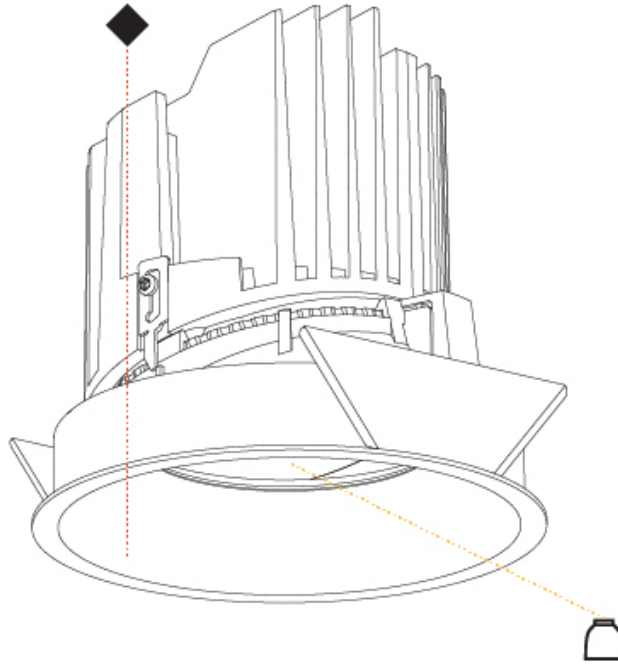

BIONIQ ROUND SEMI ADJUSTABLE RECESSED

A35308-

PROJECT

TYPE

SPECIFIER

QUANTITY

DATE

A